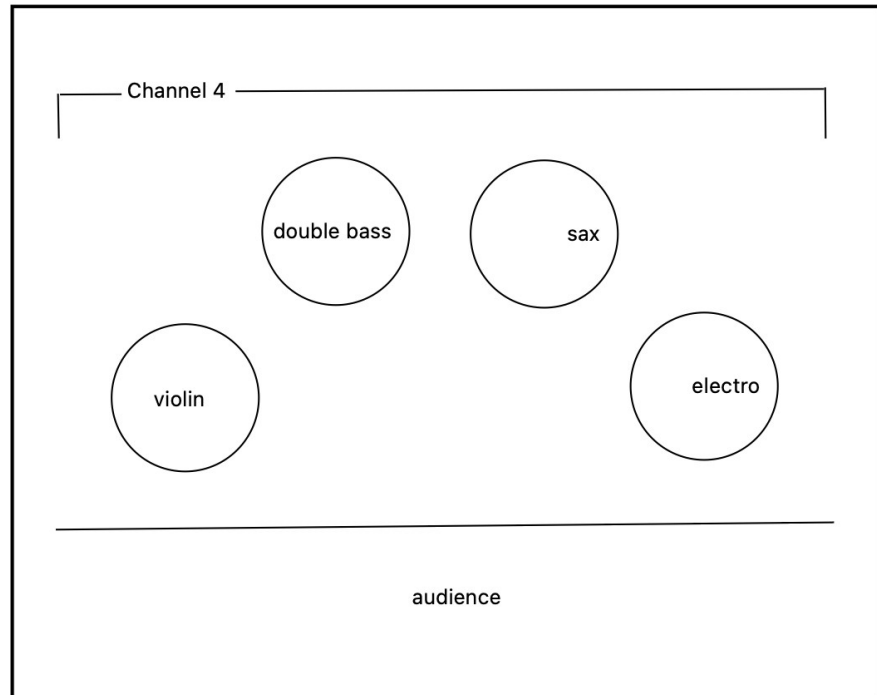

Channel 4 tech rider

Angharad Davies: violin
John Butcher: saxophones
Werner Dafeldecker: double bass
Roy Carroll: electroacoustic media

stageplan

Violin

Saxophones

Electroacoustic media

table: 120cm x 60cm, approx 80cm high

side table: (for instruments) e.g. Ikea "LACK", 55 x 55cm

chair: ideal adjustable height drum throne, otherwise height = table height -20cm (i.e. 20cm lower than table top)

connections: stereo to PA (2x XLR or TRS)

subwoofer:

electricity: 1x schuko 220V

Bass:

3/4 to full size 4-string acoustic contrabass in good working order, Jazz strings and setup, not classical.